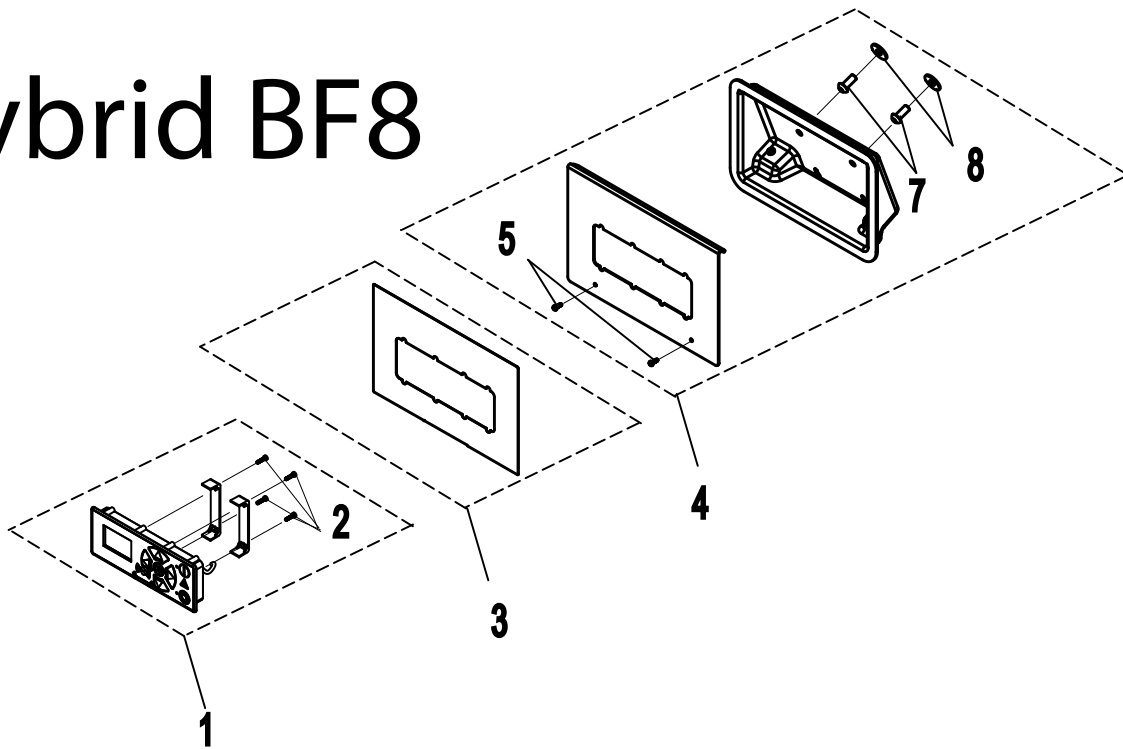

Hybrid BF4

Hybrid BF8

110003711