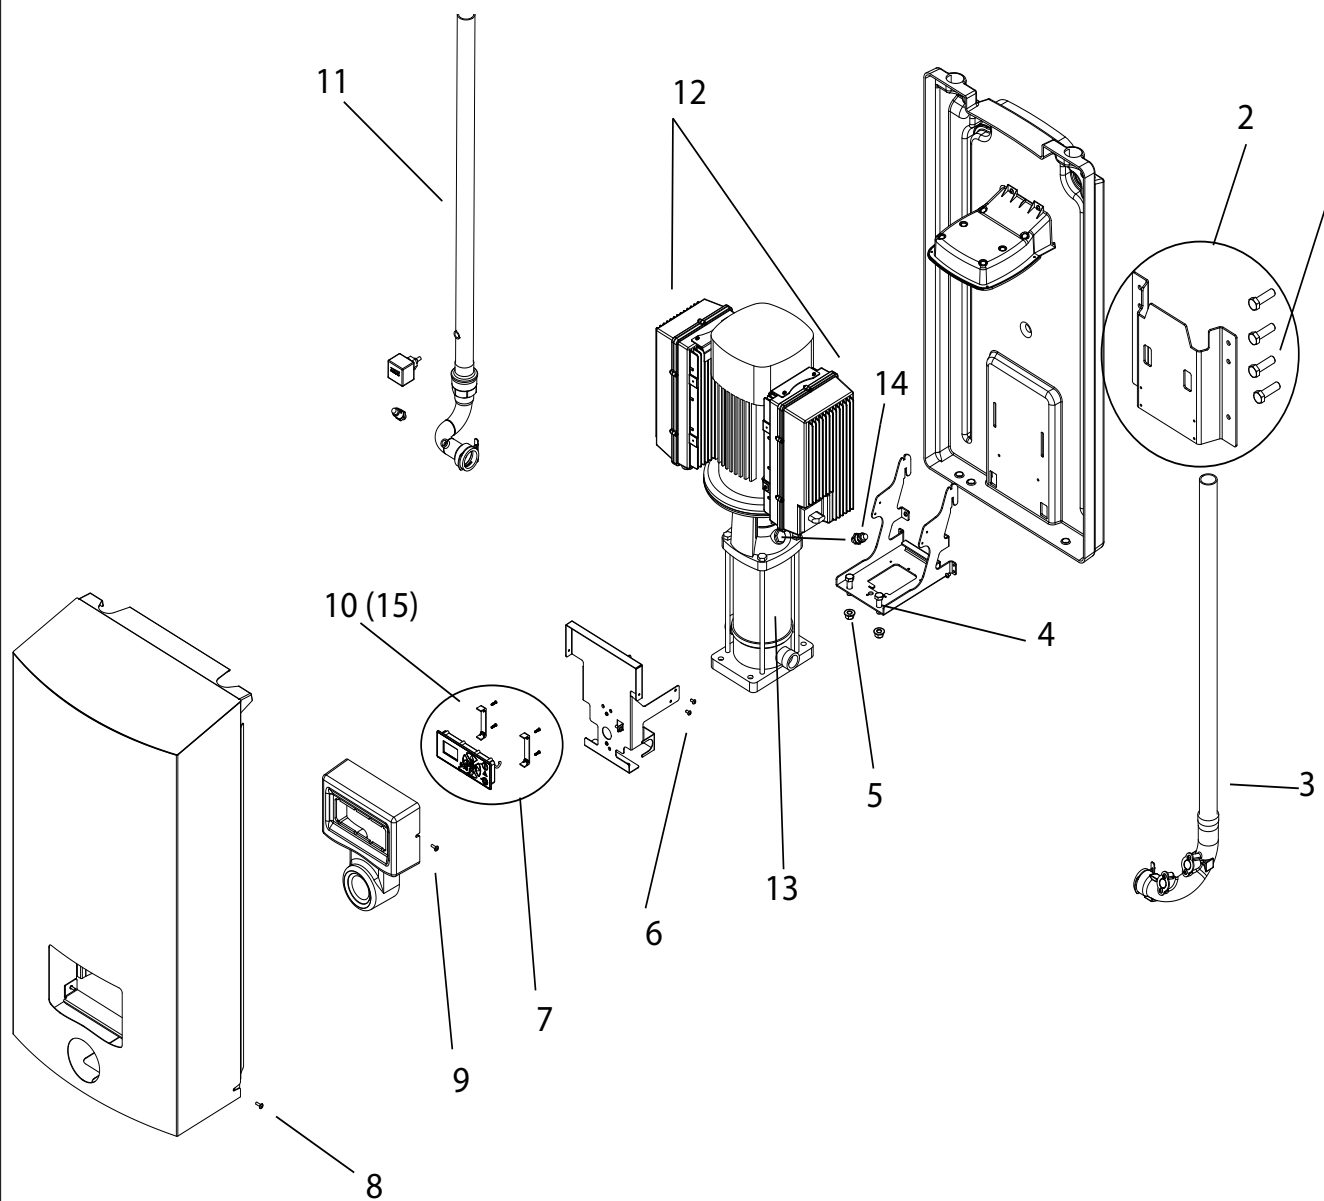

Hybrid BW4/BW7

110003576

Pos./Ref.	Nr. No.	Description	Pegasus BW4	Hybrid BW4	Hybrid BW7	BF4	BF8
1	110001463 (110001346)	Screw kit					
2	110001141	Wall bracket		1	1		
3	see page 32	Outlet		1	1		
4	110001463 (156704)	Screw kit					
5	110001463 (321700)	Screw kit					
6	110001463 (06020459)	Screw kit					
7	110001245	Display complete	1	1	1	1	1
8	110001463 (110000847)	Screw kit					
9	110001463 (110000574)	Screw kit					
10	110001245	Display	1	1	1	1	1
11		see page 72					
12		see page 76					
13	0604232	Pump			1		
13	0604234	Pump		1			
14	110001144	Pressure sensor kit					
15	110006324	Display for 119000400 and 119000420