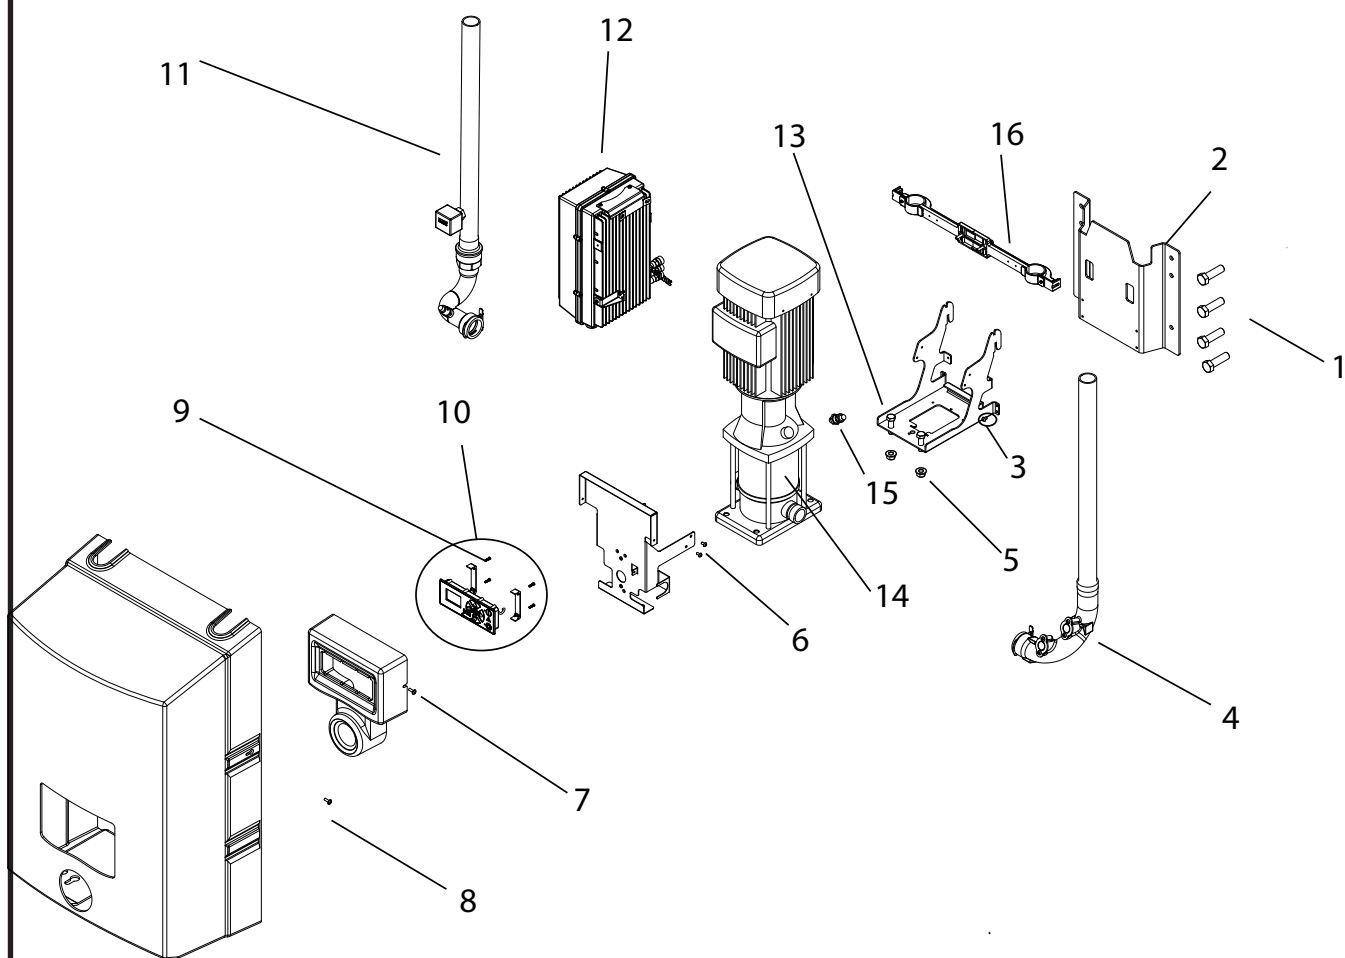

110003543

Pos./Ref.	Nr. No.	Description	Pegasus BW4	Hybrid BW4	Hybrid BW7	BF4	BF8
1	110001463 (110001346)	Screw kit					
2	110001141	Wall bracket complete	1				
3	110001463	Screw kit					
4		See page 74					
5	110001463 (321700)	Screw kit					
6	110001463 (110003900)	Screw kit					
7	110001463 (11000847)	Screw kit					
8	110001463 (11000847)	Screw kit					
9	110001463 (110000574)	Screw kit					
10	110001245	Display	1	1	1	1	1
11		See page 72					
12		See page 76					
13	110001463 (156704)	Screw kit					
14	0604234	Pump	1				
15	110001144	Pressure sensor kit					
16		See page 40					