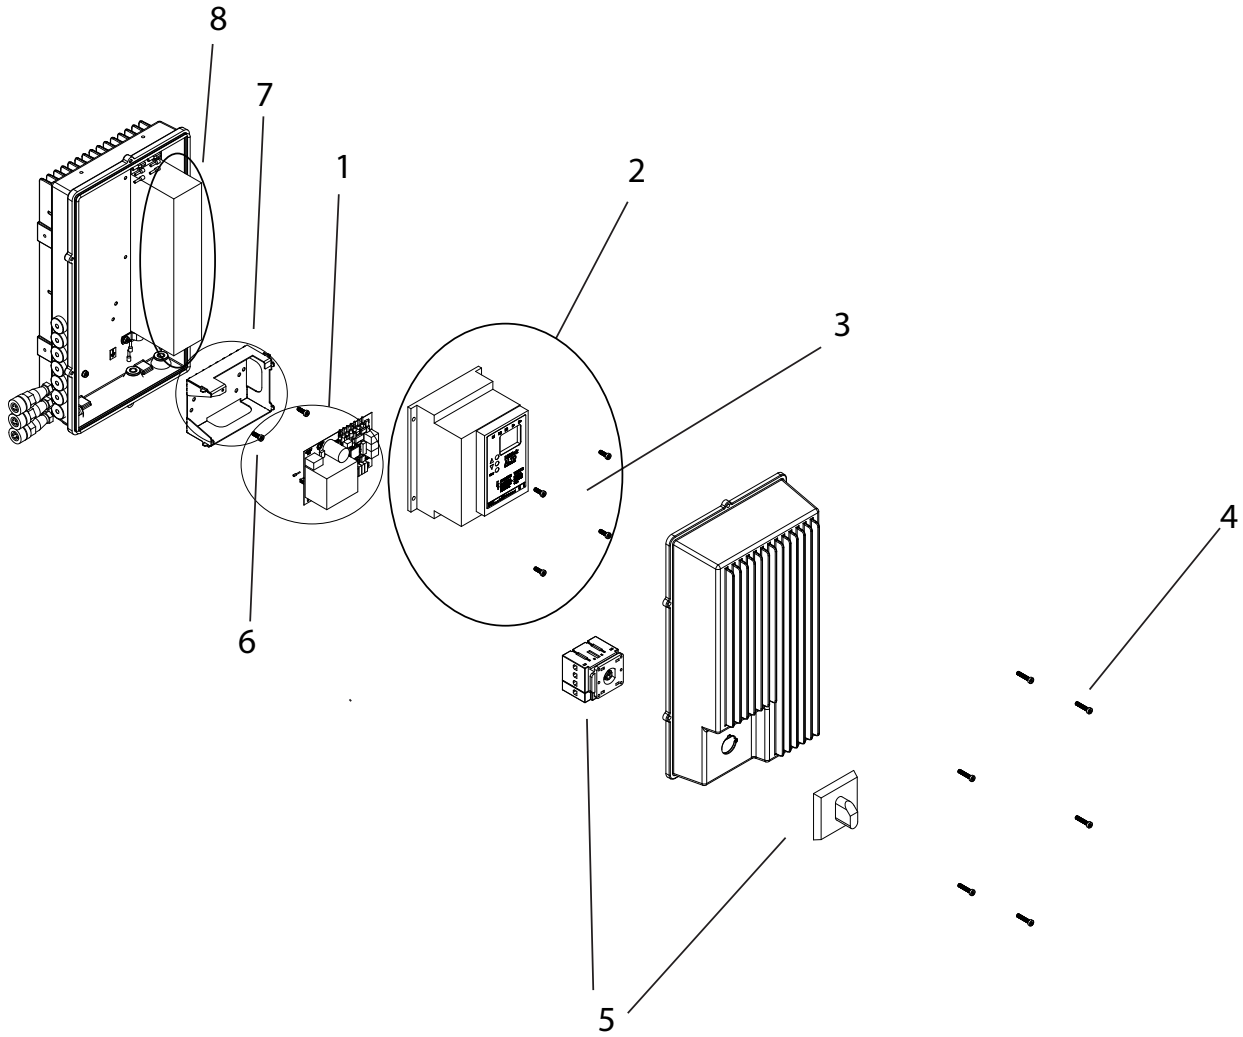

Controller

Pegasus-BW4, Hybrid-BW4, Hybrid BF4

110003509

Pos./Ref.	Nr. No.	Description	Pegasus BW4	Hybrid BW4	BF4
1	110001124	Controller board	1	1	1
2	110001136	Frequncy converter incl. cable	1	1	1
3	110001463 (110004617)	Screw kit			
4	110001463 (0602125)	Screw kit			
5	110001881	Switch	1	1	1
6	110001463 (110004617)	Screw kit			
7	1100001149	Bracket for controller PCB bend	1	1	1
8	0631057	EMC filter 4,0/5,5 kW	1	1	1