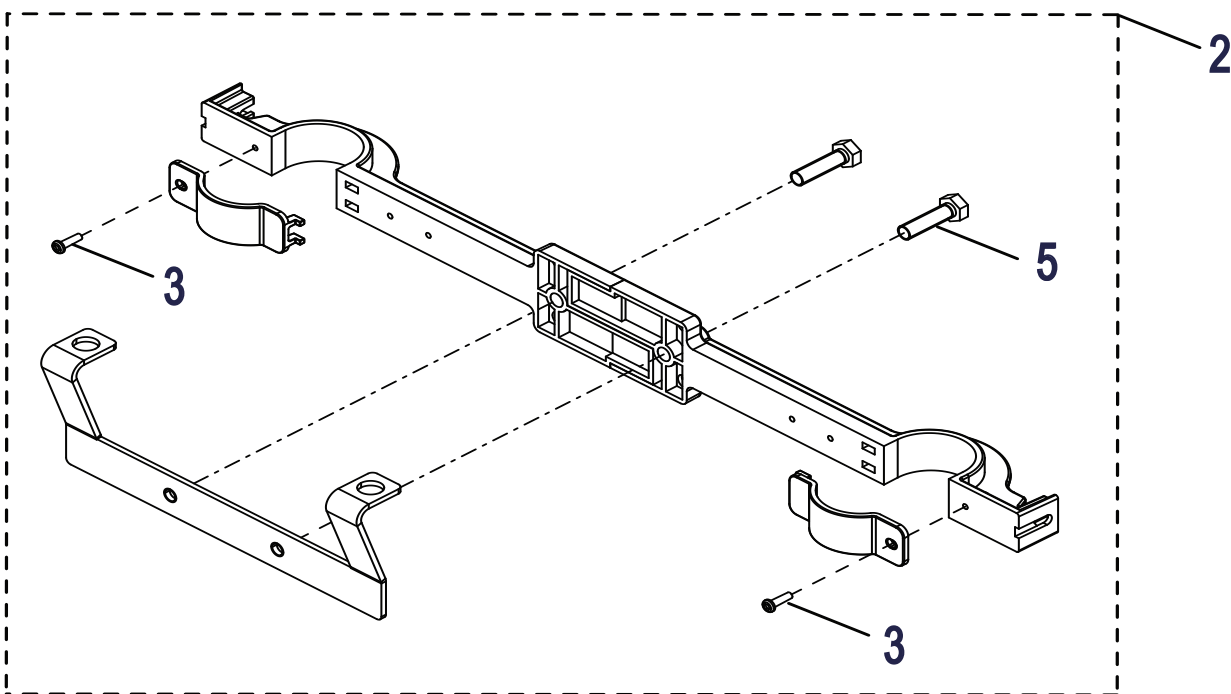

Pos./Ref.	Nr. No.	Description	Pegasus BW4	Hybrid BW4	Hybrid BW7	BF4	BF8
1	110001245	Display complete	1	1	1	1	1
2	110001463 (110000574)	Screw kit					
3	110001468	Label kit				1	1
4	110001212	Frame complete				1	1
5	110001463 (0602045)	Screw kit					
6	110001463 (0602122)	Screw kit					
7	110001463 (0602072)	Screw kit					
8	110001463 (156517)	Screw kit					

Pipe holder system

110003710