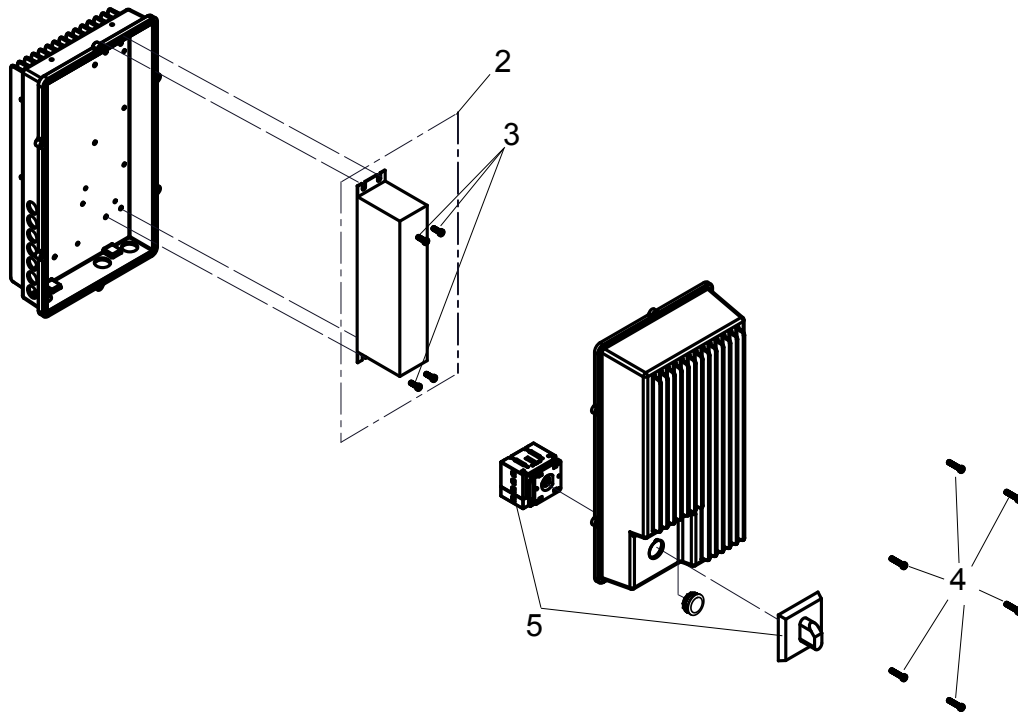

Controller BW7/BF8

110003714

Pos./Ref.	Nr. No.	Description	Hybrid BW7	BF8
1	110001124	Controller board	1	1
2	110001527	Noise filter	1	1
3	110001463 (110004617)	Screw kit		
4	110001463 (0602125)	Screw kit		
5	110001849	Switch	1	1
6	110001463 (110001369)	Screw kit		
7	110001466	Converter 11Kw	1	1
	110001128	Cable between controller and inverter	1	1