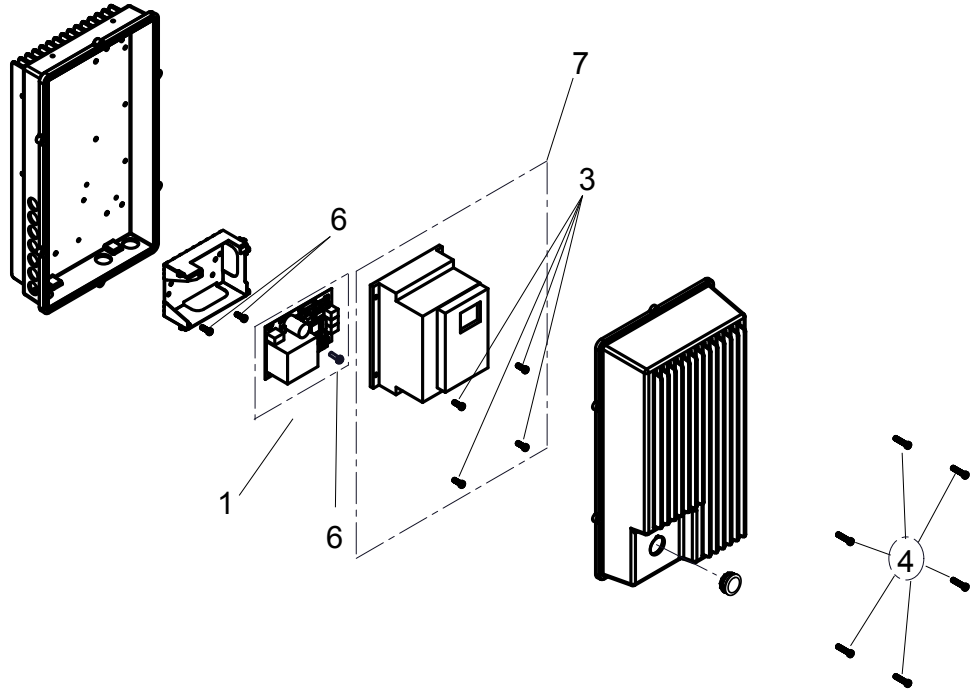

Controller BW7/BF8

110003714

Pos./Ref.	Nr. No.	Description	Hybrid BW7	BF8
1	110001124	Controller board	1	1
2	110001527	Noise filter	1	1
3	110001463 (110004617)	Screw kit		
4	110001463 (0602125)	Screw kit		
5	110001849	Switch	1	1
6	110001463 (110001369)	Screw kit		
7	110001466	Converter 11Kw	1	1
	110001128	Cable between controller and inverter	1	1