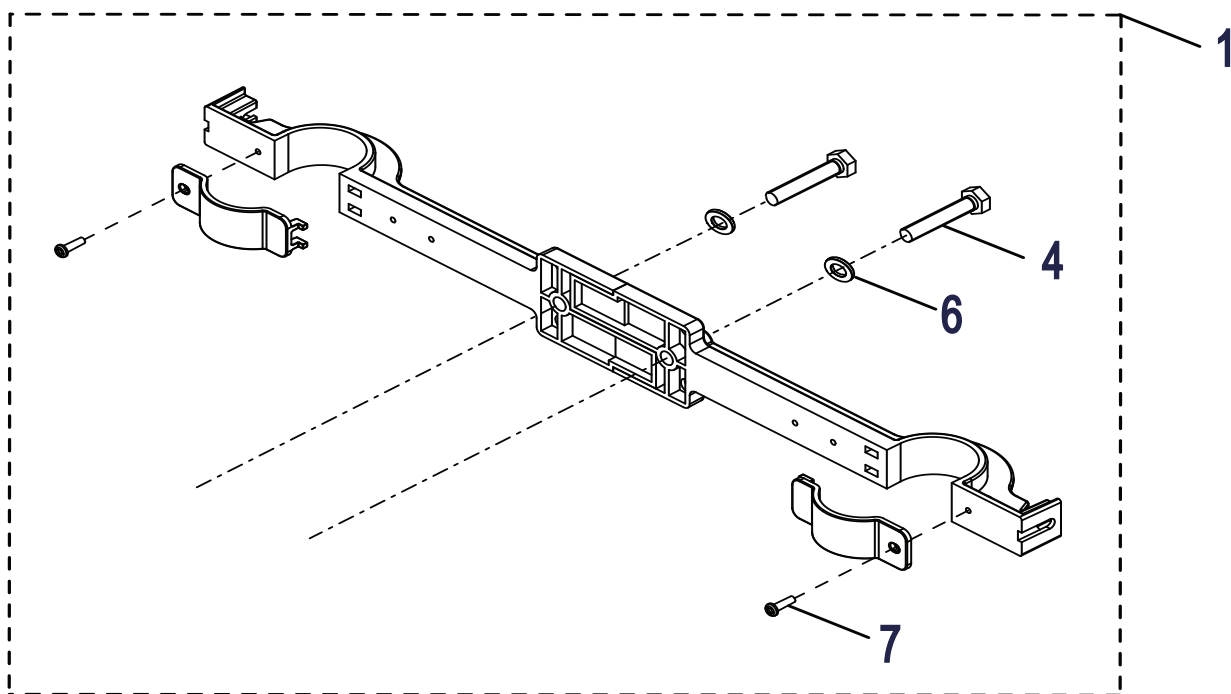

Pos./Ref.	Nr. No.	Description	Pegasus BW4	Hybrid BW4	Hybrid BW7	BF4	BF8
1	110001245	Display complete	1	1	1	1	1
2	110001463 (110000574)	Screw kit					
3	110001468	Label kit				1	1
4	110001212	Frame complete				1	1
5	110001463 (0602045)	Screw kit					
6	110001463 (0602122)	Screw kit					
7	110001463 (0602072)	Screw kit					
8	110001463 (156517)	Screw kit					

Pipe holder system

110003710