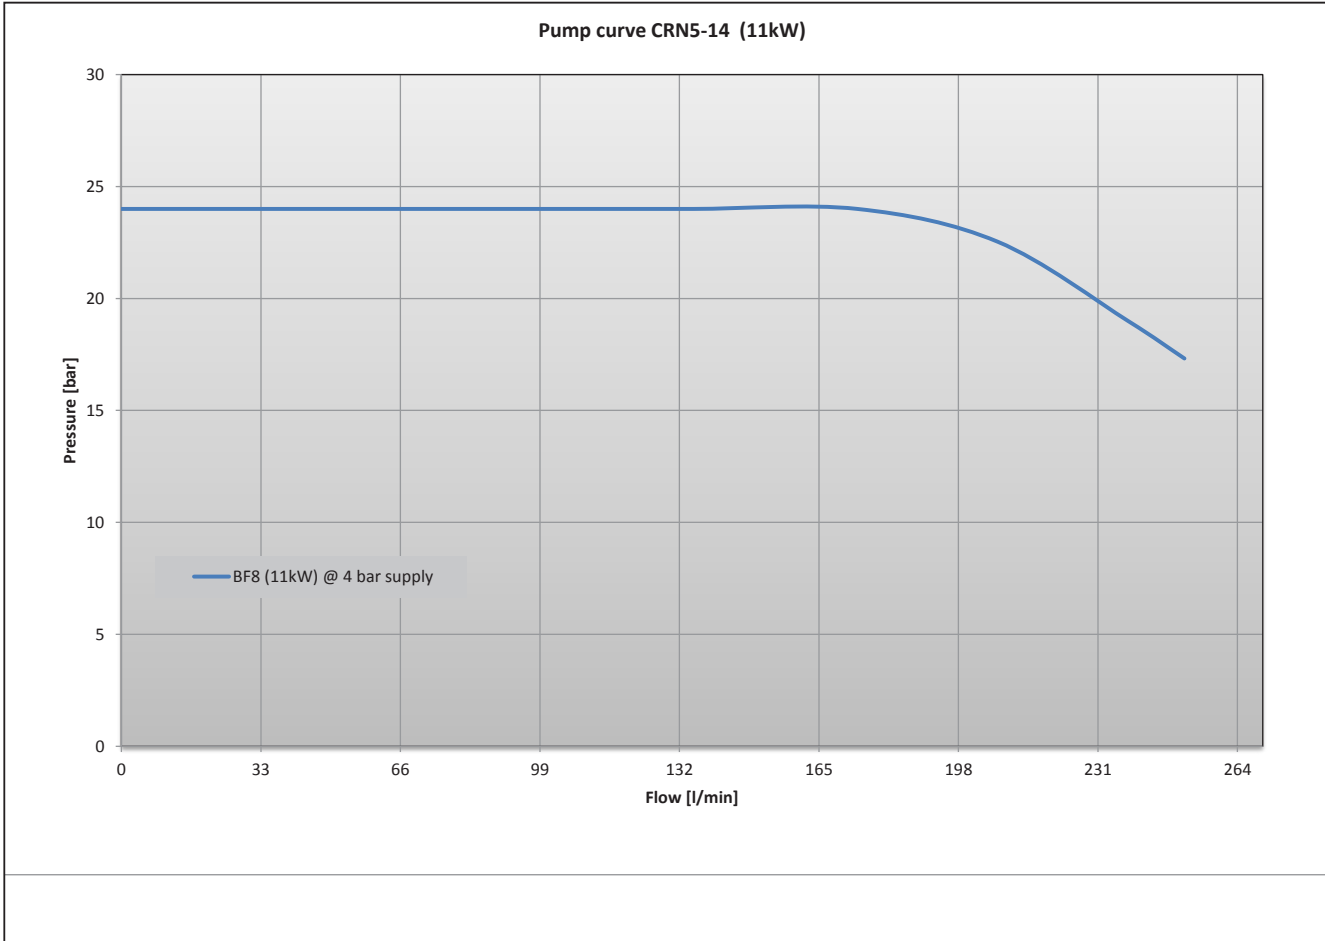

Electrical diagram

110003608-1

Sensor diagram

Pump curve

110003038

1100003038

1100003038

Installation